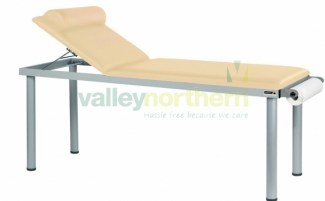

Product Specification Sheet

Examination Couch - Beige Vinyl

Product code: ECFH-BE

Pack Size: 1

Size: (h) 79 x (w) 60 x (l) 193cm

Product Summary

- Maximum user weight 165KG
- Multi-position self-locking backrest
- Single layer density foam for support and comfort
- Luxury 65mm deep contoured upholstery
- Anti-bacterial/Anti-microbial vinyl
- Paper roll holder supplied as standard
- Durable silver epoxy coated frame
- 60cm diameter legs for stability
- 4 non marking leg protectors
- Easy clean design
- FIRA BS EN ISO 13934-1:2013, BS EN ISO 13973-3: 2000, BN EN ISO 12947-2: 1998
- Flammability testing BS7176 Medium Hazard, BS 5852:2006 Clause 11
- 5 year warranty