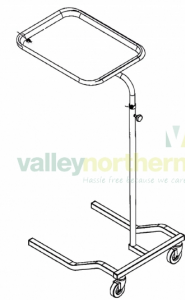

Product Specification Sheet

Overbed Table

Product code: OBT

Pack Size: 1

Size: (h)1032 mm x (w)535 mm x (d)420 mm

Product Summary

- (h)1032 mm x (w)535 mm x (d)420 mm

Two wheels

- Plastic tray

Rolls over bed