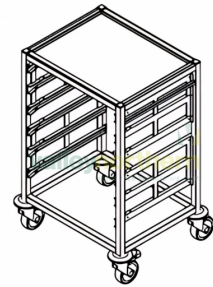

Product Specification Sheet

Procedure Trolley

Product code: ST6

Pack Size: 1

Size: (h)841 mm x (w)600 mm x (d) 432 mm

Product Summary

- (h)841 mm x (w)600 mm x (d) 432 mm
- Internal runners for trays
- 4 wheels with castors
- Can fit single or double depth trays